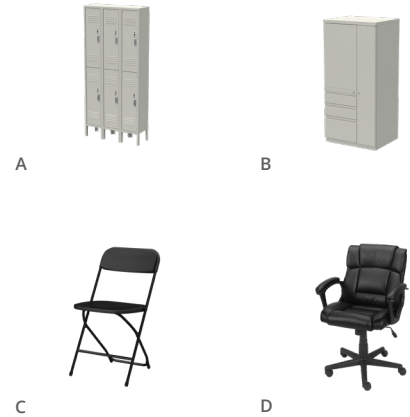

TM

package levels

	BASIC	PROFESSIONAL
Folding Table	1x	
Mini Refrigerator	1x	
Coffee Pot	1x	1x
Microwave	1x	1x
Convenience Starter Kit	1x	1x
Large Trash Can	1x	1x
Café Table		1x
Full Size Refrigerator		1x
Keurig		1x

Professional Café

RECOMMENDED ADD-ONS

- A | Vented Lockers
- B | Wardrobe / Cupboard Tower
- C | Folding Chairs
- D | Manager's Chairs

Basic Café