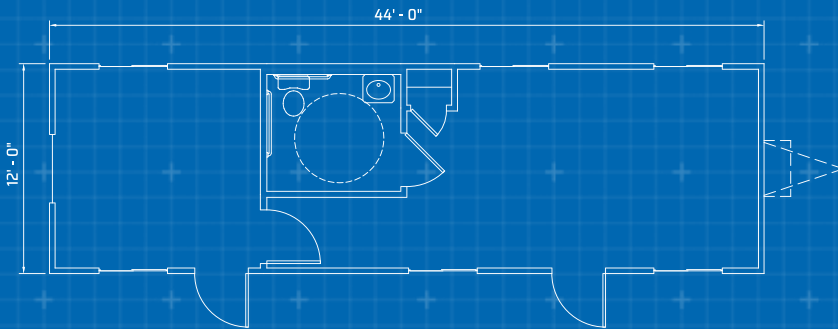

12' x 48' OFFICE TRAILER

In addition to your office solution, we can provide additional products and services that complete your space- creating a more productive, comfortable, and safe work environment.

CUSTOMIZATION

- Steps & Ramps
- Furniture & Appliances
- Technology
- Site Services
- Loss Protection

Dimensions

48' Long (including hitch)
44' Box size
12' Wide
8' Ceiling height

Exterior Finish

Aluminum or wood siding
I-Beam Frame
Standard drip rail gutters